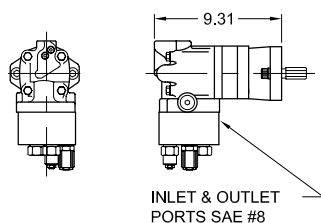

RECOVERY WINCHES MODEL 50

50,000 lbs.

OPTIONAL MOTORS

MOTOR OPTION #2
LOW FLOW MOTOR

MOTOR OPTION #3 & 9
LOW FLOW 2 SPEED MOTOR

MOTOR OPTION #5 & 6
HIGH FLOW 2 SPEED MOTOR

Contact your dp sales representative for additional options and features not shown.