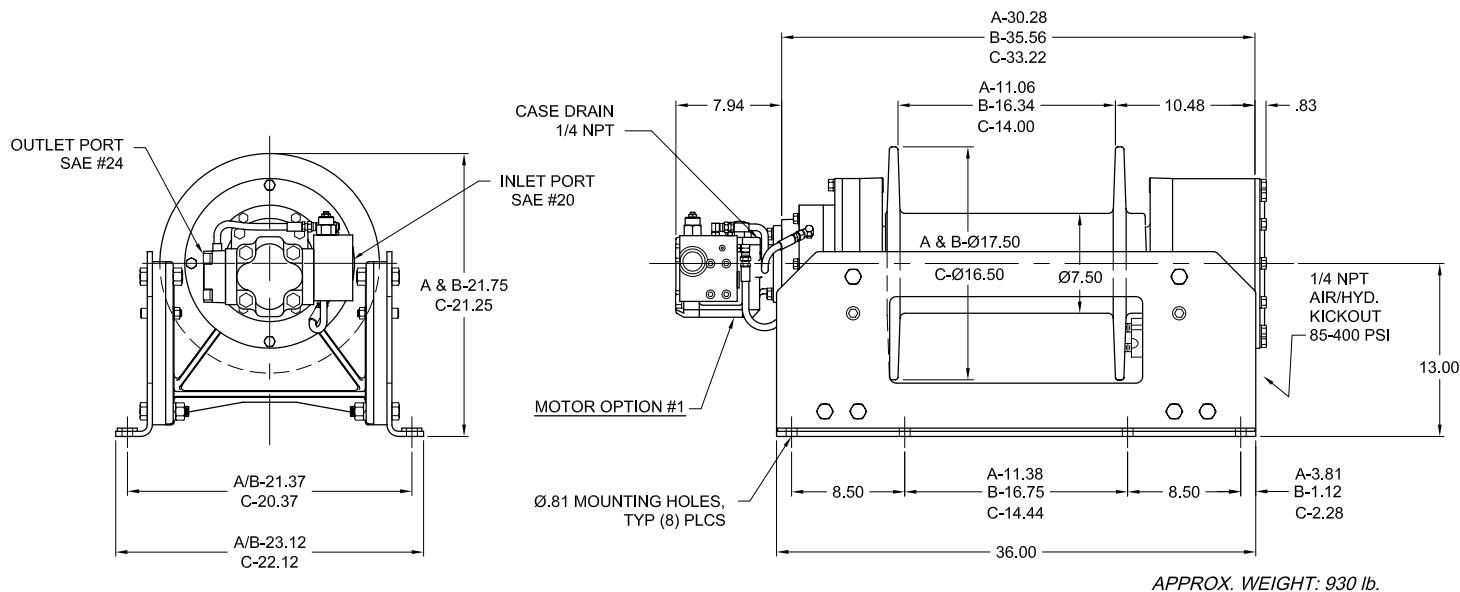

RECOVERY WINCHES MODEL 50

50,000 lbs.

OPTIONAL MOTORS

MOTOR OPTION #2
LOW FLOW MOTOR

MOTOR OPTION #3 & 9
LOW FLOW 2 SPEED MOTOR

MOTOR OPTION #5 & 6
HIGH FLOW 2 SPEED MOTOR

Contact your dp sales representative for additional options and features not shown.

Because of continued product improvement, we reserve the right to make changes without notice.

<p>⚠ WARNING</p> <p>Winches are not intended to be used for the lifting or moving of persons.</p>	<p>⚠ CAUTION</p> <p>The last 5 wraps cable must be left on the drum to assist the cable clamp in holding the load.</p>
----------------------------------------------------------------------------------------------------------	-------------------------------------------------------------------------------------------------------------------------------