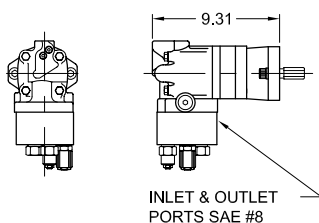

RECOVERY WINCHES

MODEL 50

50,000 lbs.

OPTIONAL MOTORS

MOTOR OPTION #2
LOW FLOW MOTOR

MOTOR OPTION #3 & 9
LOW FLOW 2 SPEED MOTOR

MOTOR OPTION #5 & 6
HIGH FLOW 2 SPEED MOTOR

Contact your dp sales representative for additional options and features not shown.