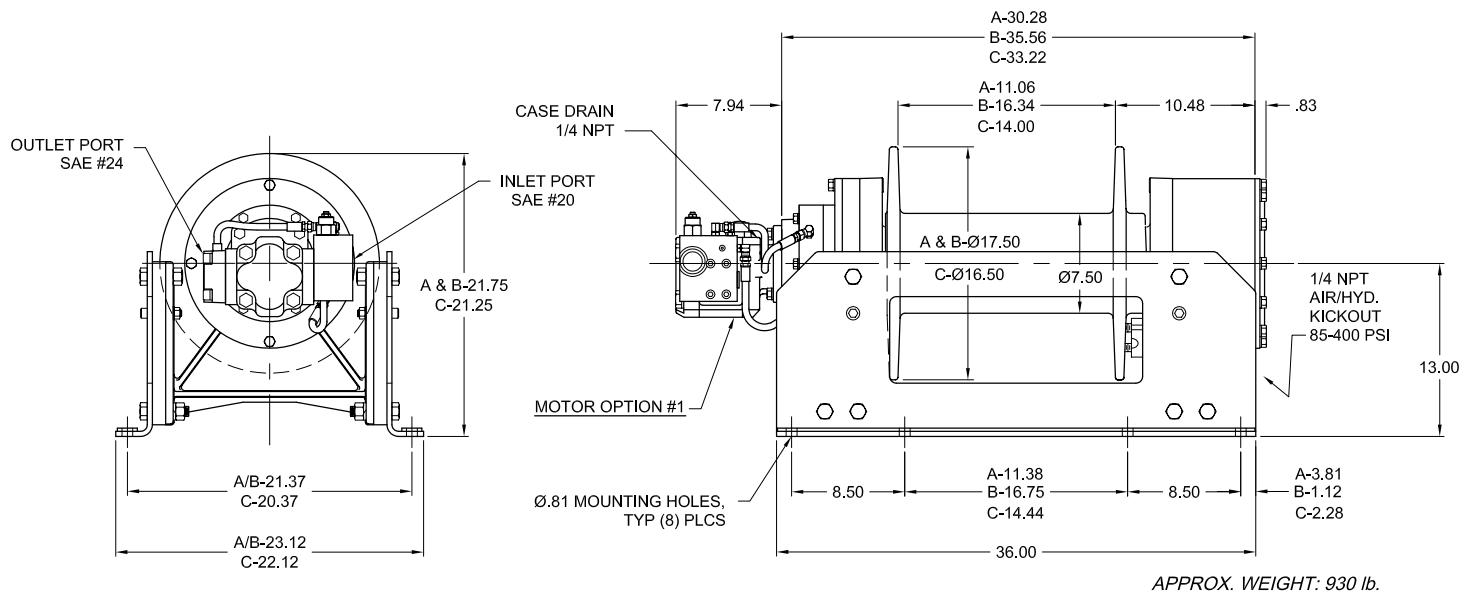

RECOVERY WINCHES

MODEL 50

50,000 lbs.

OPTIONAL MOTORS

MOTOR OPTION #2
LOW FLOW MOTOR

MOTOR OPTION #3 & 9
LOW FLOW 2 SPEED MOTOR

MOTOR OPTION #5 & 6
HIGH FLOW 2 SPEED MOTOR

Contact your dp sales representative for additional options and features not shown.

Because of continued product improvement, we reserve the right to make changes without notice.

⚠ WARNING	⚠ CAUTION
Winches are not intended to be used for the lifting or moving of persons.	The last 5 wraps cable must be left on the drum to assist the cable clamp in holding the load.