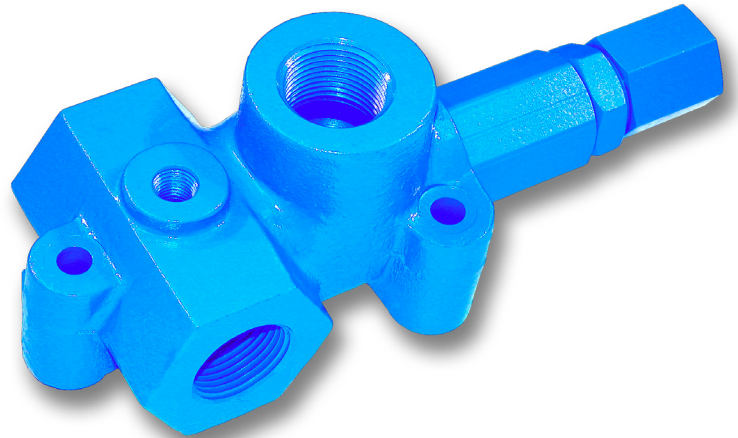

MOVING THE WORLD

In-Line Relief Valves

Part Number	Porting	PSI	Options
AZ5514J-075-25	3/4" NPT	2500	DIRECT ACTING
AZ5514J-075-30	3/4" NPT	3000	DIRECT ACTING
AZ5514J-100-20	1" NPT	2000	DIRECT ACTING
AZ5514J-100-25	1" NPT	2500	DIRECT ACTING
AZ5514J-100-27M	1" BSPP	2700	DIRECT ACTING
AZ5514J-100-30	1" NPT	3000	DIRECT ACTING
AZ5514J-100-32	1" NPT	3200	DIRECT ACTING
AZ5514J-100-32J	1" ORB	3200	DIRECT ACTING
AZ5514P-100-25	1" NPT	2500	PILOT OPERATED
AZ5514P-100-25J	1" ORB	2500	PILOT OPERATED
AZ5514P-100-25M	1" BSPP	2500	PILOT OPERATED
AZ5514P-100-30	1" NPT	3000	PILOT OPERATED
AZ5514P-100-30J	1" ORB	3000	PILOT OPERATED